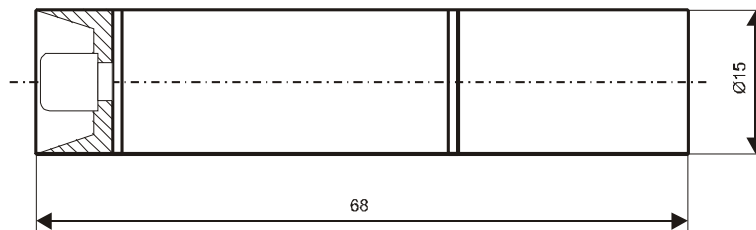

Red Line Lasermodule

LFL650-5-4.5(15x68)90

- Laser Class 1
- With battery
- Compact size
- Uniform line thickness
- Low cost

Parameter	min.	typ.	max.	Unit
Operating Current		20		mA
Optical Diode Power		5		mW
Wavelength		650		nm

Parameter	Value
Lifetime	>3000h
RoHS	yes
Batteries	2 x LR44
Storage Temperature	-40°C - 80°C
Operating Temperature	-20°C - 40°C
Size	Ø15x68mm
Output Aperature	6mm
Material	Aluminium
Potential of Housing	VDD(+)
Operating Distance	1m
Focus	fixed
Optics	acrylic lens
Divergence	1mrad
Line Thickness	<1mm@1m
Fan Angle	90°
Laser Classes	1
Beam Shape	Line